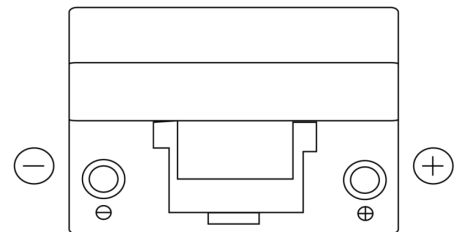

Product overview

Batteries for Cars

Technica TB954

Part number	TB954
Technology	Flooded
EAN/GTIN	3661024054454
Voltage	12 V
Capacity	95.0 Ah
CCA	760 A
Length	306 mm
Width	173 mm
Height	222 mm
Box size	D31
Polarity	ETN 0
Terminal Type	EN taper post
Hold Down	Korean B1
Weights (subject of variation)	20.60 kg

Polarity

Terminal Type

Hold Down

Design, features and specifications are subject to change without notice. We disclaim any representation or warranty, express or implied, concerning the data or recommendations, and in no event shall be liable for any loss or damage claimed to have arisen as a result. Some products may not be available in your local market.