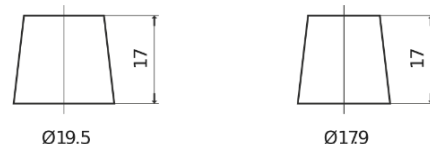

Terminal Type