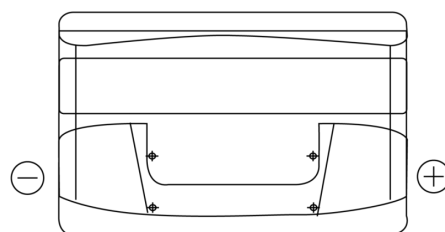

Product overview

Batteries for Cars

Technica TB950

Part number	TB950
Technology	Flooded
EAN/GTIN	3661024054584
Voltage	12 V
Capacity	95.0 Ah
CCA	800 A
Length	353 mm
Width	175 mm
Height	190 mm
Box size	L05
Polarity	ETN 0
Terminal Type	EN taper post
Hold Down	B13
Weights (subject of variation)	21.60 kg

Polarity

Terminal Type

Positive Terminal

Negative Terminal

Hold Down

Design, features and specifications are subject to change without notice. We disclaim any representation or warranty, express or implied, concerning the data or recommendations, and in no event shall be liable for any loss or damage claimed to have arisen as a result. Some products may not be available in your local market.