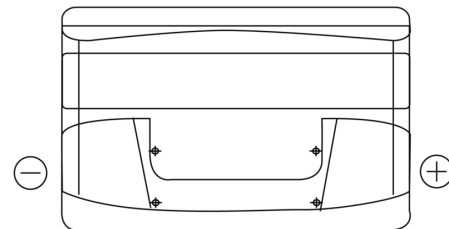

Product overview

Batteries for Cars

Technica TB852

Part number	TB852
Technology	Flooded
EAN/GTIN	3661024054669
Voltage	12 V
Capacity	85.0 Ah
CCA	760 A
Length	353 mm
Width	175 mm
Height	175 mm
Box size	LB5
Polarity	ETN 0
Terminal Type	EN taper post
Hold Down	B13
Weights (subject of variation)	19.40 kg

Polarity

Terminal Type

Ø19.5

Ø179

Positive Terminal

Negative Terminal

Hold Down

5 notches