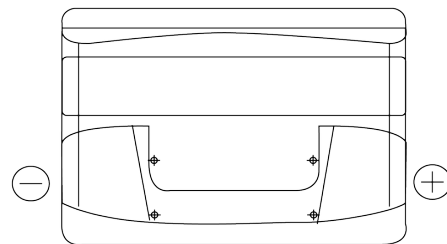

Product overview

Batteries for Cars

Technica TB802

Part number	TB802
Technology	Flooded
EAN/GTIN	3661024054652
Voltage	12 V
Capacity	80.0 Ah
CCA	700 A
Length	315 mm
Width	175 mm
Height	175 mm
Box size	LB4
Polarity	ETN 0
Terminal Type	EN taper post
Hold Down	B13
Weights (subject of variation)	17.80 kg

Polarity

Terminal Type

Positive Terminal

Negative Terminal

Hold Down

Design, features and specifications are subject to change without notice. We disclaim any representation or warranty, express or implied, concerning the data or recommendations, and in no event shall be liable for any loss or damage claimed to have arisen as a result. Some products may not be available in your local market.