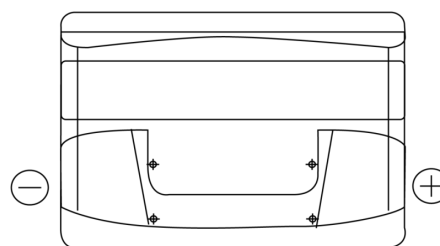

**Product overview**

Batteries for Cars

**Technica TB800**

Part number	TB800
Technology	Flooded
EAN/GTIN	3661024056465
Voltage	12 V
Capacity	80.0 Ah
CCA	640 A
Length	315 mm
Width	175 mm
Height	190 mm
Box size	L04
Polarity	ETN 0
Terminal Type	EN taper post
Hold Down	B13
Weights (subject of variation)	19.00 kg

**Polarity**

**Terminal Type**

Positive Terminal

Negative Terminal

**Hold Down**

Design, features and specifications are subject to change without notice. We disclaim any representation or warranty, express or implied, concerning the data or recommendations, and in no event shall be liable for any loss or damage claimed to have arisen as a result. Some products may not be available in your local market.