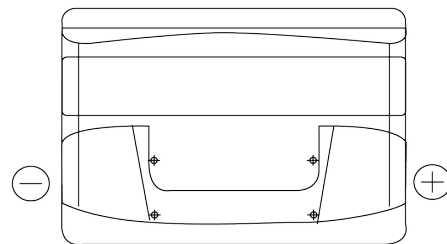

**Product overview**

Batteries for Cars

**Technica TB800**

|                                |               |
|--------------------------------|---------------|
| Part number                    | TB800         |
| Technology                     | Flooded       |
| EAN/GTIN                       | 3661024056465 |
| Voltage                        | 12 V          |
| Capacity                       | 80.0 Ah       |
| CCA                            | 640 A         |
| Length                         | 315 mm        |
| Width                          | 175 mm        |
| Height                         | 190 mm        |
| Box size                       | L04           |
| Polarity                       | ETN 0         |
| Terminal Type                  | EN taper post |
| Hold Down                      | B13           |
| Weights (subject of variation) | 19.00 kg      |

**Polarity**

**Terminal Type**

Positive Terminal

Negative Terminal

**Hold Down**

Design, features and specifications are subject to change without notice. We disclaim any representation or warranty, express or implied, concerning the data or recommendations, and in no event shall be liable for any loss or damage claimed to have arisen as a result. Some products may not be available in your local market.