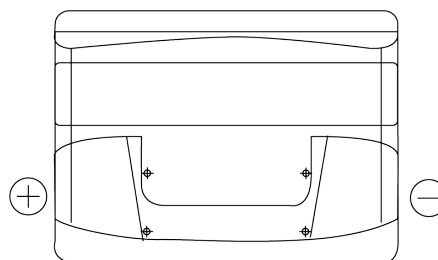

Product overview

Batteries for Cars

Plus CB621

Part number	CB621
Technology	Flooded
EAN/GTIN	3661024014540
Voltage	12 V
Capacity	62.0 Ah
CCA	540 A
Length	242 mm
Width	175 mm
Height	190 mm
Box size	L02
Polarity	ETN 1
Terminal Type	EN taper post
Hold Down	B13
Weights (subject of variation)	14.20 kg

Polarity

Terminal Type

Positive Terminal

Negative Terminal

Hold Down

Design, features and specifications are subject to change without notice. We disclaim any representation or warranty, express or implied, concerning the data or recommendations, and in no event shall be liable for any loss or damage claimed to have arisen as a result. Some products may not be available in your local market.