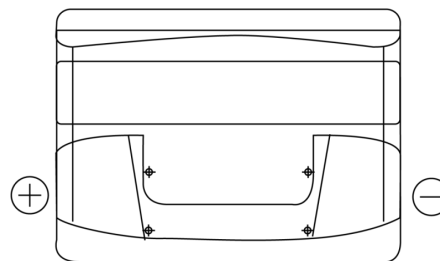

Product overview

Batteries for Cars

Plus CB621

Part number	CB621
Technology	Flooded
EAN/GTIN	3661024014540
Voltage	12 V
Capacity	62.0 Ah
CCA	540 A
Length	242 mm
Width	175 mm
Height	190 mm
Box size	L02
Polarity	ETN 1
Terminal Type	EN taper post
Hold Down	B13
Weights (subject of variation)	14.20 kg

Polarity

Terminal Type

Positive Terminal

Negative Terminal

Hold Down

Design, features and specifications are subject to change without notice. We disclaim any representation or warranty, express or implied, concerning the data or recommendations, and in no event shall be liable for any loss or damage claimed to have arisen as a result. Some products may not be available in your local market.