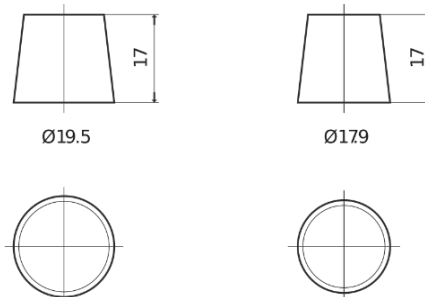

Product overview

Batteries for Cars

Plus CB621

Part number	CB621
Technology	Flooded
EAN/GTIN	3661024014540
Voltage	12 V
Capacity	62.0 Ah
CCA	540 A
Length	242 mm
Width	175 mm
Height	190 mm
Box size	L02
Polarity	ETN 1
Terminal Type	EN taper post
Hold Down	B13
Weights (subject of variation)	14.20 kg

Polarity

Terminal Type

Positive Terminal

Negative Terminal

Hold Down

Design, features and specifications are subject to change without notice. We disclaim any representation or warranty, express or implied, concerning the data or recommendations, and in no event shall be liable for any loss or damage claimed to have arisen as a result. Some products may not be available in your local market.