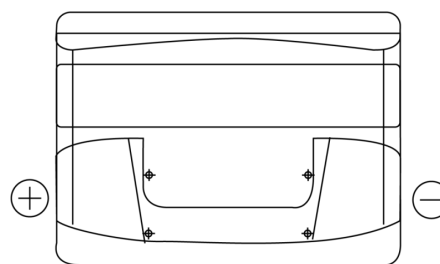

Product overview

Batteries for Cars

Plus CB621

Part number	CB621
Technology	Flooded
EAN/GTIN	3661024014540
Voltage	12 V
Capacity	62.0 Ah
CCA	540 A
Length	242 mm
Width	175 mm
Height	190 mm
Box size	L02
Polarity	ETN 1
Terminal Type	EN taper post
Hold Down	B13
Weights (subject of variation)	14.20 kg

Polarity

Terminal Type

Positive Terminal

Negative Terminal

Hold Down

Design, features and specifications are subject to change without notice. We disclaim any representation or warranty, express or implied, concerning the data or recommendations, and in no event shall be liable for any loss or damage claimed to have arisen as a result. Some products may not be available in your local market.