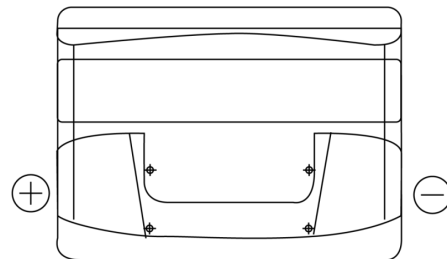

Product overview

Batteries for Cars

Plus CB621

| | |
|--------------------------------|---------------|
| Part number | CB621 |
| Technology | Flooded |
| EAN/GTIN | 3661024014540 |
| Voltage | 12 V |
| Capacity | 62.0 Ah |
| CCA | 540 A |
| Length | 242 mm |
| Width | 175 mm |
| Height | 190 mm |
| Box size | L02 |
| Polarity | ETN 1 |
| Terminal Type | EN taper post |
| Hold Down | B13 |
| Weights (subject of variation) | 14.20 kg |

Polarity

Terminal Type

Positive Terminal

Negative Terminal

Hold Down

Design, features and specifications are subject to change without notice. We disclaim any representation or warranty, express or implied, concerning the data or recommendations, and in no event shall be liable for any loss or damage claimed to have arisen as a result. Some products may not be available in your local market.