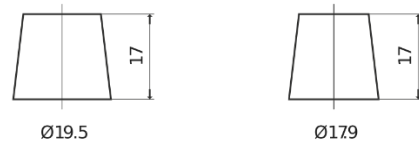

Product overview

Batteries for Cars

Technica TB740

Part number	TB740
Technology	Flooded
EAN/GTIN	3661024054553
Voltage	12 V
Capacity	74.0 Ah
CCA	680 A
Length	278 mm
Width	175 mm
Height	190 mm
Box size	L03
Polarity	ETN 0
Terminal Type	EN taper post
Hold Down	B13
Weights (subject of variation)	16.60 kg

Polarity

Terminal Type

Positive Terminal

Negative Terminal

Hold Down

Design, features and specifications are subject to change without notice. We disclaim any representation or warranty, express or implied, concerning the data or recommendations, and in no event shall be liable for any loss or damage claimed to have arisen as a result. Some products may not be available in your local market.