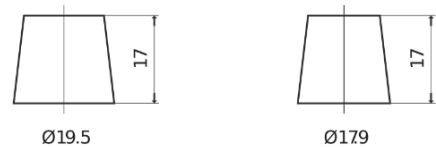

**Product overview**

Batteries for Cars

**Technica TB712**

Part number	TB712
Technology	Flooded
EAN/GTIN	3661024054645
Voltage	12 V
Capacity	71.0 Ah
CCA	670 A
Length	278 mm
Width	175 mm
Height	175 mm
Box size	LB3
Polarity	ETN 0
Terminal Type	EN taper post
Hold Down	B13
Weights (subject of variation)	15.30 kg

**Polarity**

**Terminal Type**

Positive Terminal

Negative Terminal

**Hold Down**

Design, features and specifications are subject to change without notice. We disclaim any representation or warranty, express or implied, concerning the data or recommendations, and in no event shall be liable for any loss or damage claimed to have arisen as a result. Some products may not be available in your local market.