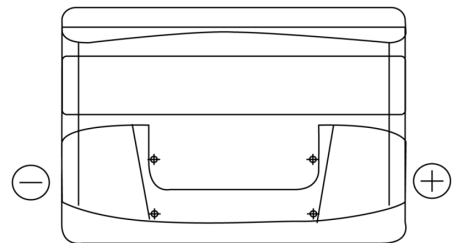

**Product overview**

Batteries for Cars

**Technica TB712**

Part number	TB712
Technology	Flooded
EAN/GTIN	3661024054645
Voltage	12 V
Capacity	71.0 Ah
CCA	670 A
Length	278 mm
Width	175 mm
Height	175 mm
Box size	LB3
Polarity	ETN 0
Terminal Type	EN taper post
Hold Down	B13
Weights (subject of variation)	15.30 kg

**Polarity**

**Terminal Type**

Positive Terminal

Negative Terminal

**Hold Down**

Design, features and specifications are subject to change without notice. We disclaim any representation or warranty, express or implied, concerning the data or recommendations, and in no event shall be liable for any loss or damage claimed to have arisen as a result. Some products may not be available in your local market.