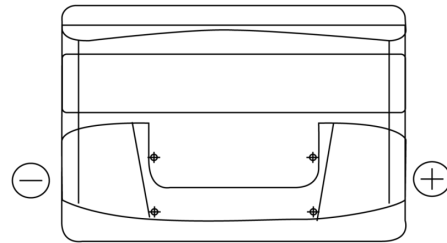

**Product overview**

Batteries for Cars

**Technica TB712**

Part number	TB712
Technology	Flooded
EAN/GTIN	3661024054645
Voltage	12 V
Capacity	71.0 Ah
CCA	670 A
Length	278 mm
Width	175 mm
Height	175 mm
Box size	LB3
Polarity	ETN 0
Terminal Type	EN taper post
Hold Down	B13
Weights (subject of variation)	15.30 kg

**Polarity**

**Terminal Type**

Positive Terminal

Negative Terminal

**Hold Down**

Design, features and specifications are subject to change without notice. We disclaim any representation or warranty, express or implied, concerning the data or recommendations, and in no event shall be liable for any loss or damage claimed to have arisen as a result. Some products may not be available in your local market.