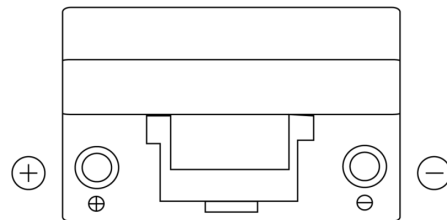

**Product overview**

Batteries for Cars

**Technica TB705**

|                                |               |
|--------------------------------|---------------|
| Part number                    | TB705         |
| Technology                     | Flooded       |
| EAN/GTIN                       | 3661024054447 |
| Voltage                        | 12 V          |
| Capacity                       | 70.0 Ah       |
| CCA                            | 540 A         |
| Length                         | 270 mm        |
| Width                          | 173 mm        |
| Height                         | 222 mm        |
| Box size                       | D26           |
| Polarity                       | ETN 1         |
| Terminal Type                  | EN taper post |
| Hold Down                      | Korean B1+B6  |
| Weights (subject of variation) | 16.10 kg      |

**Polarity**

**Terminal Type**

Positive Terminal

Negative Terminal

**Hold Down**

Design, features and specifications are subject to change without notice. We disclaim any representation or warranty, express or implied, concerning the data or recommendations, and in no event shall be liable for any loss or damage claimed to have arisen as a result. Some products may not be available in your local market.