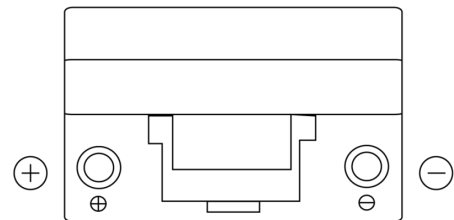

**Product overview**

Batteries for Cars

**Technica TB705**

Part number	TB705
Technology	Flooded
EAN/GTIN	3661024054447
Voltage	12 V
Capacity	70.0 Ah
CCA	540 A
Length	270 mm
Width	173 mm
Height	222 mm
Box size	D26
Polarity	ETN 1
Terminal Type	EN taper post
Hold Down	Korean B1+B6
Weights (subject of variation)	16.10 kg

**Polarity**

**Terminal Type**

**Hold Down**

Design, features and specifications are subject to change without notice. We disclaim any representation or warranty, express or implied, concerning the data or recommendations, and in no event shall be liable for any loss or damage claimed to have arisen as a result. Some products may not be available in your local market.