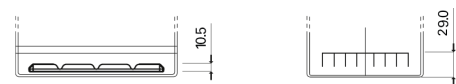

**Product overview**

Batteries for Cars

**Technica TB704**

|                                |               |
|--------------------------------|---------------|
| Part number                    | TB704         |
| Technology                     | Flooded       |
| EAN/GTIN                       | 3661024054430 |
| Voltage                        | 12 V          |
| Capacity                       | 70.0 Ah       |
| CCA                            | 540 A         |
| Length                         | 270 mm        |
| Width                          | 173 mm        |
| Height                         | 222 mm        |
| Box size                       | D26           |
| Polarity                       | ETN 0         |
| Terminal Type                  | EN taper post |
| Hold Down                      | Korean B1+B6  |
| Weights (subject of variation) | 16.10 kg      |

**Polarity**

**Terminal Type**

Positive Terminal

Negative Terminal

**Hold Down**

Design, features and specifications are subject to change without notice. We disclaim any representation or warranty, express or implied, concerning the data or recommendations, and in no event shall be liable for any loss or damage claimed to have arisen as a result. Some products may not be available in your local market.