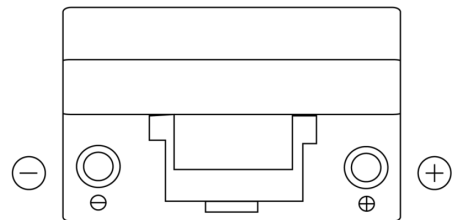

**Product overview**

Batteries for Cars

**Technica TB704**

|                                |               |
|--------------------------------|---------------|
| Part number                    | TB704         |
| Technology                     | Flooded       |
| EAN/GTIN                       | 3661024054430 |
| Voltage                        | 12 V          |
| Capacity                       | 70.0 Ah       |
| CCA                            | 540 A         |
| Length                         | 270 mm        |
| Width                          | 173 mm        |
| Height                         | 222 mm        |
| Box size                       | D26           |
| Polarity                       | ETN 0         |
| Terminal Type                  | EN taper post |
| Hold Down                      | Korean B1+B6  |
| Weights (subject of variation) | 16.10 kg      |

**Polarity**

**Terminal Type**

Positive Terminal

Negative Terminal

**Hold Down**

Design, features and specifications are subject to change without notice. We disclaim any representation or warranty, express or implied, concerning the data or recommendations, and in no event shall be liable for any loss or damage claimed to have arisen as a result. Some products may not be available in your local market.