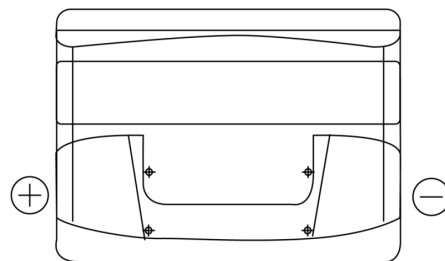

**Product overview**

Batteries for Cars

**Technica TB621**

Part number	TB621
Technology	Flooded
EAN/GTIN	3661024054546
Voltage	12 V
Capacity	62.0 Ah
CCA	540 A
Length	242 mm
Width	175 mm
Height	190 mm
Box size	L02
Polarity	ETN 1
Terminal Type	EN taper post
Hold Down	B13
Weights (subject of variation)	14.20 kg

**Polarity**

**Terminal Type**

**Hold Down**

Design, features and specifications are subject to change without notice. We disclaim any representation or warranty, express or implied, concerning the data or recommendations, and in no event shall be liable for any loss or damage claimed to have arisen as a result. Some products may not be available in your local market.