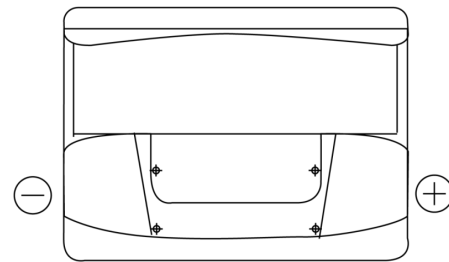

Product overview

Batteries for Cars

Technica TB620

Part number	TB620
Technology	Flooded
EAN/GTIN	3661024054539
Voltage	12 V
Capacity	62.0 Ah
CCA	540 A
Length	242 mm
Width	175 mm
Height	190 mm
Box size	L02
Polarity	ETN 0
Terminal Type	EN taper post
Hold Down	B13
Weights (subject of variation)	14.20 kg

Polarity

Terminal Type

Positive Terminal

Negative Terminal

Hold Down

Design, features and specifications are subject to change without notice. We disclaim any representation or warranty, express or implied, concerning the data or recommendations, and in no event shall be liable for any loss or damage claimed to have arisen as a result. Some products may not be available in your local market.