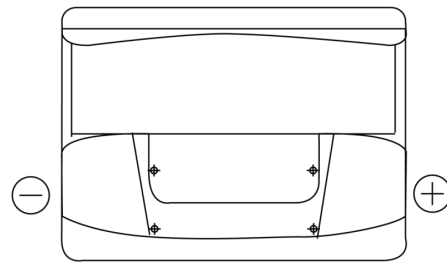

**Product overview**

Batteries for Cars

**Technica TB620**

Part number	TB620
Technology	Flooded
EAN/GTIN	3661024054539
Voltage	12 V
Capacity	62.0 Ah
CCA	540 A
Length	242 mm
Width	175 mm
Height	190 mm
Box size	L02
Polarity	ETN 0
Terminal Type	EN taper post
Hold Down	B13
Weights (subject of variation)	14.20 kg

**Polarity**

**Terminal Type**

Positive Terminal

Negative Terminal

**Hold Down**

Design, features and specifications are subject to change without notice. We disclaim any representation or warranty, express or implied, concerning the data or recommendations, and in no event shall be liable for any loss or damage claimed to have arisen as a result. Some products may not be available in your local market.