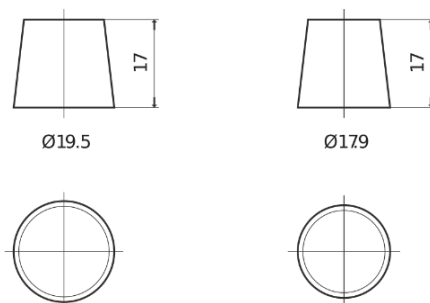

**Product overview**

Batteries for Cars

**Technica TB605**

Part number	TB605
Technology	Flooded
EAN/GTIN	3661024054423
Voltage	12 V
Capacity	60.0 Ah
CCA	480 A
Length	230 mm
Width	173 mm
Height	222 mm
Box size	D23
Polarity	ETN 1
Terminal Type	EN taper post
Hold Down	Korean B1
Weights (subject of variation)	14.60 kg

**Polarity**

**Terminal Type**

Positive Terminal

Negative Terminal

**Hold Down**

Design, features and specifications are subject to change without notice. We disclaim any representation or warranty, express or implied, concerning the data or recommendations, and in no event shall be liable for any loss or damage claimed to have arisen as a result. Some products may not be available in your local market.