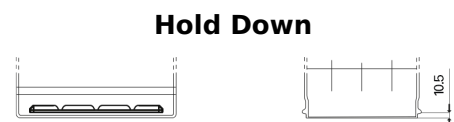

Product overview

Batteries for Cars

Technica TB604

Part number	TB604
Technology	Flooded
EAN/GTIN	3661024054416
Voltage	12 V
Capacity	60.0 Ah
CCA	480 A
Length	230 mm
Width	173 mm
Height	222 mm
Box size	D23
Polarity	ETN 0
Terminal Type	EN taper post
Hold Down	Korean B1
Weights (subject of variation)	14.60 kg