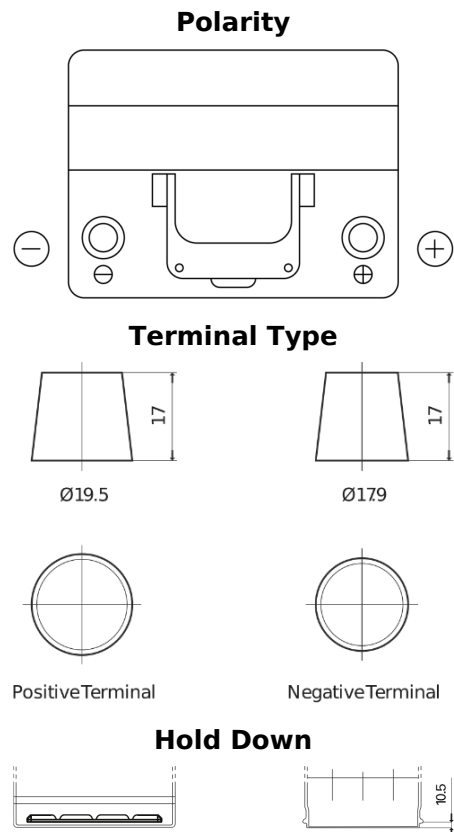

**Product overview**

Batteries for Cars

**Technica TB604**

Part number	TB604
Technology	Flooded
EAN/GTIN	3661024054416
Voltage	12 V
Capacity	60.0 Ah
CCA	480 A
Length	230 mm
Width	173 mm
Height	222 mm
Box size	D23
Polarity	ETN 0
Terminal Type	EN taper post
Hold Down	Korean B1
Weights (subject of variation)	14.60 kg