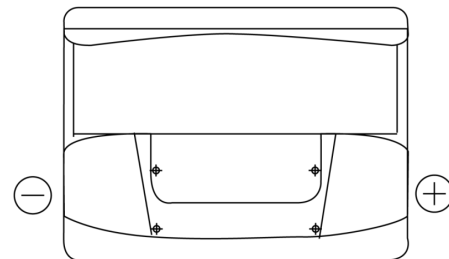

Product overview

Batteries for Cars

Technica TB602

Part number	TB602
Technology	Flooded
EAN/GTIN	3661024054638
Voltage	12 V
Capacity	60.0 Ah
CCA	540 A
Length	242 mm
Width	175 mm
Height	175 mm
Box size	LB2
Polarity	ETN 0
Terminal Type	EN taper post
Hold Down	B13
Weights (subject of variation)	12.90 kg

Polarity

Terminal Type

Positive Terminal

Negative Terminal

Hold Down

Design, features and specifications are subject to change without notice. We disclaim any representation or warranty, express or implied, concerning the data or recommendations, and in no event shall be liable for any loss or damage claimed to have arisen as a result. Some products may not be available in your local market.