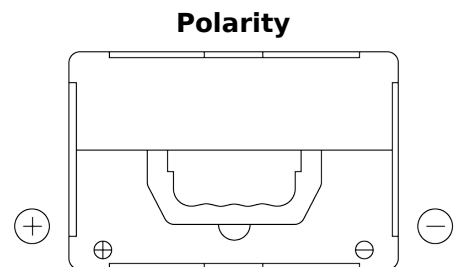

Product overview

Batteries for Cars

Technica TB558

Part number	TB558
Technology	Flooded
EAN/GTIN	3661024057158
Voltage	12 V
Capacity	55.0 Ah
CCA	620 A
Length	230 mm
Width	180 mm
Height	186 mm
Box size	G75
Polarity	ETN 1
Terminal Type	SAE S 3/8" side Terminal
Hold Down	B7
Weights (subject of variation)	14.20 kg