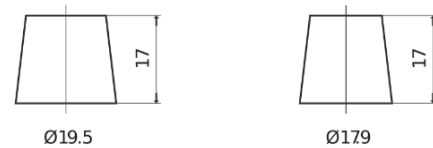

**Product overview**

Batteries for Cars

**Technica TB504**

Part number	TB504
Technology	Flooded
EAN/GTIN	3661024054409
Voltage	12 V
Capacity	50.0 Ah
CCA	360 A
Length	200 mm
Width	173 mm
Height	222 mm
Box size	D20
Polarity	ETN 0
Terminal Type	EN taper post
Hold Down	Korean B1
Weights (subject of variation)	12.90 kg

**Polarity**

**Terminal Type**

Positive Terminal

Negative Terminal

**Hold Down**

Design, features and specifications are subject to change without notice. We disclaim any representation or warranty, express or implied, concerning the data or recommendations, and in no event shall be liable for any loss or damage claimed to have arisen as a result. Some products may not be available in your local market.