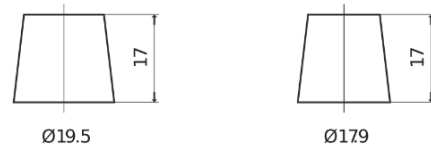

**Product overview**

Batteries for Cars

**Technica TB500**

Part number	TB500
Technology	Flooded
EAN/GTIN	3661024054515
Voltage	12 V
Capacity	50.0 Ah
CCA	450 A
Length	207 mm
Width	175 mm
Height	190 mm
Box size	L01
Polarity	ETN 0
Terminal Type	EN taper post
Hold Down	B13
Weights (subject of variation)	12.20 kg

**Polarity**

**Terminal Type**

Positive Terminal

Negative Terminal

**Hold Down**

Design, features and specifications are subject to change without notice. We disclaim any representation or warranty, express or implied, concerning the data or recommendations, and in no event shall be liable for any loss or damage claimed to have arisen as a result. Some products may not be available in your local market.