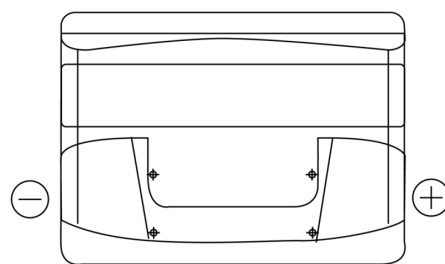

**Product overview**

Batteries for Cars

**Technica TB500**

Part number	TB500
Technology	Flooded
EAN/GTIN	3661024054515
Voltage	12 V
Capacity	50.0 Ah
CCA	450 A
Length	207 mm
Width	175 mm
Height	190 mm
Box size	L01
Polarity	ETN 0
Terminal Type	EN taper post
Hold Down	B13
Weights (subject of variation)	12.20 kg

**Polarity**

**Terminal Type**

**Hold Down**

Design, features and specifications are subject to change without notice. We disclaim any representation or warranty, express or implied, concerning the data or recommendations, and in no event shall be liable for any loss or damage claimed to have arisen as a result. Some products may not be available in your local market.