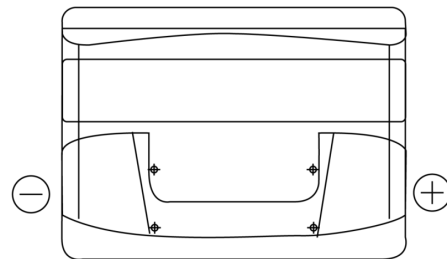

**Product overview**

Batteries for Cars

**Technica TB500**

Part number	TB500
Technology	Flooded
EAN/GTIN	3661024054515
Voltage	12 V
Capacity	50.0 Ah
CCA	450 A
Length	207 mm
Width	175 mm
Height	190 mm
Box size	L01
Polarity	ETN 0
Terminal Type	EN taper post
Hold Down	B13
Weights (subject of variation)	12.20 kg

**Polarity**

**Terminal Type**

Positive Terminal

Negative Terminal

**Hold Down**

Design, features and specifications are subject to change without notice. We disclaim any representation or warranty, express or implied, concerning the data or recommendations, and in no event shall be liable for any loss or damage claimed to have arisen as a result. Some products may not be available in your local market.