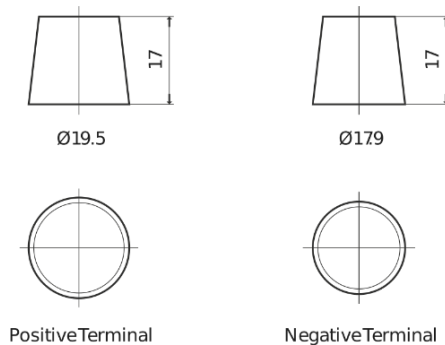

Terminal Type

Hold Down

Design, features and specifications are subject to change without notice. We disclaim any representation or warranty, express or implied, concerning the data or recommendations, and in no event shall be liable for any loss or damage claimed to have arisen as a result. Some products may not be available in your local market.