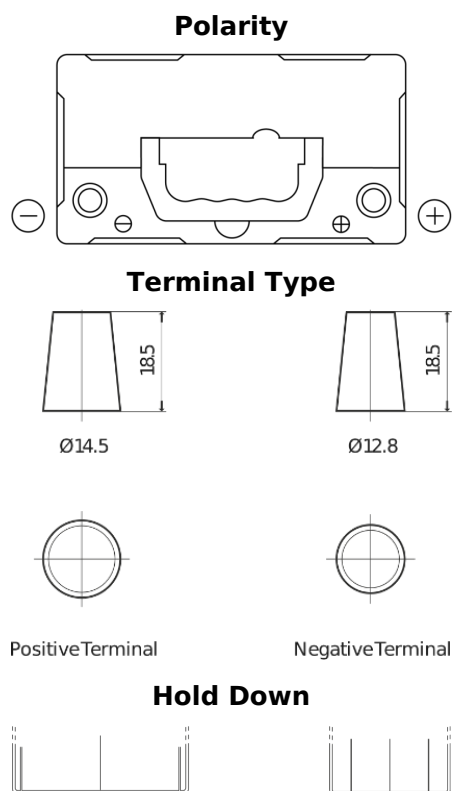

Product overview

Batteries for Cars

Technica TB456

Part number	TB456
Technology	Flooded
EAN/GTIN	3661024054355
Voltage	12 V
Capacity	45.0 Ah
CCA	330 A
Length	237 mm
Width	127 mm
Height	227 mm
Box size	B24
Polarity	ETN 0
Terminal Type	JIS taper post
Hold Down	B0
Weights (subject of variation)	11.40 kg