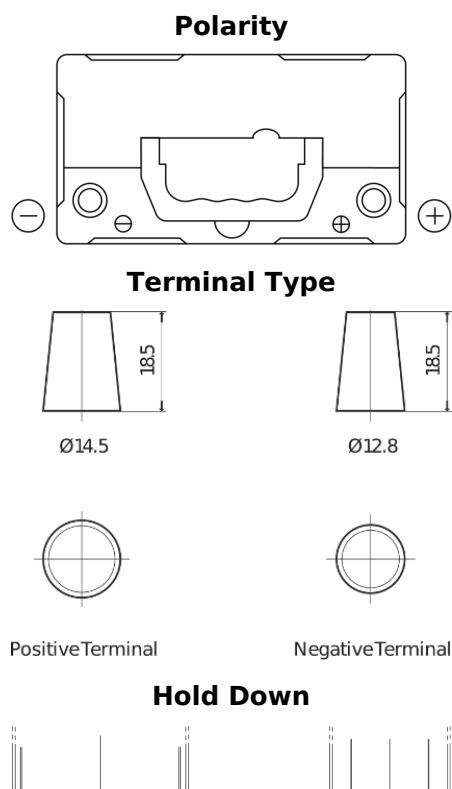

Product overview

Batteries for Cars

Technica TB456

Part number	TB456
Technology	Flooded
EAN/GTIN	3661024054355
Voltage	12 V
Capacity	45.0 Ah
CCA	330 A
Length	237 mm
Width	127 mm
Height	227 mm
Box size	B24
Polarity	ETN 0
Terminal Type	JIS taper post
Hold Down	B0
Weights (subject of variation)	11.40 kg