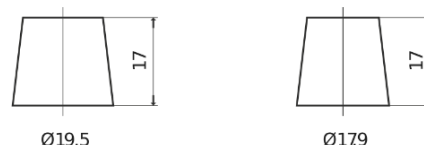

**Product overview**

Batteries for Cars

**Technica TB454**

Part number	TB454
Technology	Flooded
EAN/GTIN	3661024054379
Voltage	12 V
Capacity	45.0 Ah
CCA	330 A
Length	237 mm
Width	127 mm
Height	227 mm
Box size	B24
Polarity	ETN 0
Terminal Type	EN taper post
Hold Down	B0
Weights (subject of variation)	11.40 kg

**Polarity**

**Terminal Type**

Positive Terminal

Negative Terminal

**Hold Down**

Design, features and specifications are subject to change without notice. We disclaim any representation or warranty, express or implied, concerning the data or recommendations, and in no event shall be liable for any loss or damage claimed to have arisen as a result. Some products may not be available in your local market.