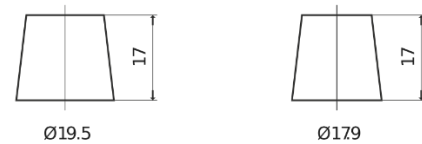

**Product overview**

Batteries for Cars

**Technica TB454**

Part number	TB454
Technology	Flooded
EAN/GTIN	3661024054379
Voltage	12 V
Capacity	45.0 Ah
CCA	330 A
Length	237 mm
Width	127 mm
Height	227 mm
Box size	B24
Polarity	ETN 0
Terminal Type	EN taper post
Hold Down	B0
Weights (subject of variation)	11.40 kg

**Polarity**

**Terminal Type**

Positive Terminal

Negative Terminal

**Hold Down**

Design, features and specifications are subject to change without notice. We disclaim any representation or warranty, express or implied, concerning the data or recommendations, and in no event shall be liable for any loss or damage claimed to have arisen as a result. Some products may not be available in your local market.