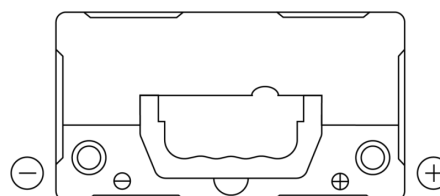

**Product overview**

Batteries for Cars

**Technica TB454**

Part number	TB454
Technology	Flooded
EAN/GTIN	3661024054379
Voltage	12 V
Capacity	45.0 Ah
CCA	330 A
Length	237 mm
Width	127 mm
Height	227 mm
Box size	B24
Polarity	ETN 0
Terminal Type	EN taper post
Hold Down	B0
Weights (subject of variation)	11.40 kg

**Polarity**

**Terminal Type**

Positive Terminal

Negative Terminal

**Hold Down**

Design, features and specifications are subject to change without notice. We disclaim any representation or warranty, express or implied, concerning the data or recommendations, and in no event shall be liable for any loss or damage claimed to have arisen as a result. Some products may not be available in your local market.