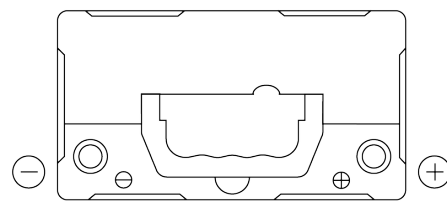

**Product overview**

Batteries for Cars

**Technica TB454**

Part number	TB454
Technology	Flooded
EAN/GTIN	3661024054379
Voltage	12 V
Capacity	45.0 Ah
CCA	330 A
Length	237 mm
Width	127 mm
Height	227 mm
Box size	B24
Polarity	ETN 0
Terminal Type	EN taper post
Hold Down	B0
Weights (subject of variation)	11.40 kg

**Polarity**

**Terminal Type**

Positive Terminal

Negative Terminal

**Hold Down**

Design, features and specifications are subject to change without notice. We disclaim any representation or warranty, express or implied, concerning the data or recommendations, and in no event shall be liable for any loss or damage claimed to have arisen as a result. Some products may not be available in your local market.