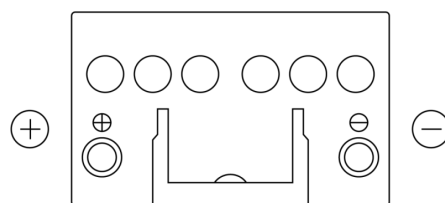

Product overview

Batteries for Cars

Technica TB451

Part number	TB451
Technology	Flooded
EAN/GTIN	3661024054485
Voltage	12 V
Capacity	45.0 Ah
CCA	330 A
Length	220 mm
Width	135 mm
Height	225 mm
Box size	E02
Polarity	ETN 1
Terminal Type	EN taper post
Hold Down	B1
Weights (subject of variation)	12.50 kg

Polarity

Terminal Type

Hold Down

Design, features and specifications are subject to change without notice. We disclaim any representation or warranty, express or implied, concerning the data or recommendations, and in no event shall be liable for any loss or damage claimed to have arisen as a result. Some products may not be available in your local market.