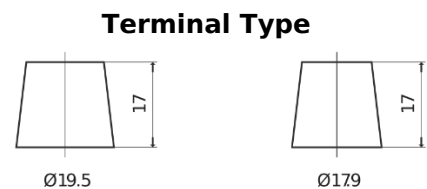

Product overview

Batteries for Cars

Plus CB605

Part number	CB605
Technology	Flooded
EAN/GTIN	3661024014427
Voltage	12 V
Capacity	60.0 Ah
CCA	480 A
Length	230 mm
Width	173 mm
Height	222 mm
Box size	D23
Polarity	ETN 1
Terminal Type	EN taper post
Hold Down	Korean B1
Weights (subject of variation)	14.60 kg