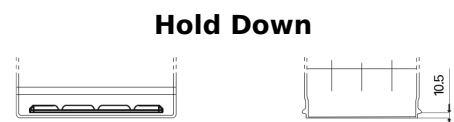

Product overview

Batteries for Cars

Plus CB605

Part number	CB605
Technology	Flooded
EAN/GTIN	3661024014427
Voltage	12 V
Capacity	60.0 Ah
CCA	480 A
Length	230 mm
Width	173 mm
Height	222 mm
Box size	D23
Polarity	ETN 1
Terminal Type	EN taper post
Hold Down	Korean B1
Weights (subject of variation)	14.60 kg