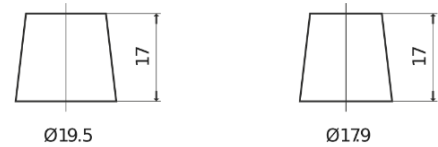

**Product overview**

Batteries for Cars

**Technica TB450**

Part number	TB450
Technology	Flooded
EAN/GTIN	3661024054492
Voltage	12 V
Capacity	45.0 Ah
CCA	330 A
Length	220 mm
Width	135 mm
Height	225 mm
Box size	E02
Polarity	ETN 0
Terminal Type	EN taper post
Hold Down	B1
Weights (subject of variation)	12.50 kg

**Polarity**

**Terminal Type**

Positive Terminal

Negative Terminal

**Hold Down**

Design, features and specifications are subject to change without notice. We disclaim any representation or warranty, express or implied, concerning the data or recommendations, and in no event shall be liable for any loss or damage claimed to have arisen as a result. Some products may not be available in your local market.