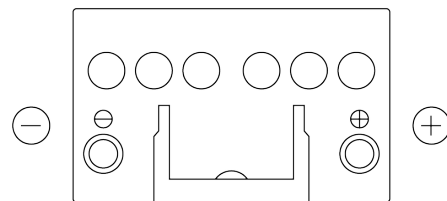

**Product overview**

Batteries for Cars

**Technica TB450**

Part number	TB450
Technology	Flooded
EAN/GTIN	3661024054492
Voltage	12 V
Capacity	45.0 Ah
CCA	330 A
Length	220 mm
Width	135 mm
Height	225 mm
Box size	E02
Polarity	ETN 0
Terminal Type	EN taper post
Hold Down	B1
Weights (subject of variation)	12.50 kg

**Polarity**

**Terminal Type**

Positive Terminal

Negative Terminal

**Hold Down**

Design, features and specifications are subject to change without notice. We disclaim any representation or warranty, express or implied, concerning the data or recommendations, and in no event shall be liable for any loss or damage claimed to have arisen as a result. Some products may not be available in your local market.