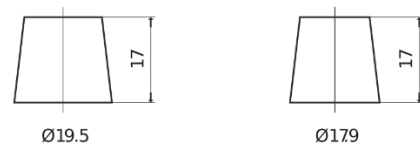

**Product overview**

Batteries for Cars

**Technica TB450**

Part number	TB450
Technology	Flooded
EAN/GTIN	3661024054492
Voltage	12 V
Capacity	45.0 Ah
CCA	330 A
Length	220 mm
Width	135 mm
Height	225 mm
Box size	E02
Polarity	ETN 0
Terminal Type	EN taper post
Hold Down	B1
Weights (subject of variation)	12.50 kg

**Polarity**

**Terminal Type**

Positive Terminal

Negative Terminal

**Hold Down**

Design, features and specifications are subject to change without notice. We disclaim any representation or warranty, express or implied, concerning the data or recommendations, and in no event shall be liable for any loss or damage claimed to have arisen as a result. Some products may not be available in your local market.