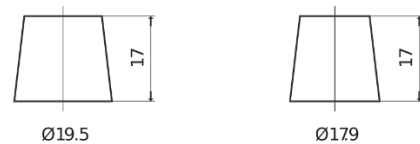

Product overview

Batteries for Cars

Technica TB442

Part number	TB442
Technology	Flooded
EAN/GTIN	3661024054607
Voltage	12 V
Capacity	44.0 Ah
CCA	420 A
Length	207 mm
Width	175 mm
Height	175 mm
Box size	LB1
Polarity	ETN 0
Terminal Type	EN taper post
Hold Down	B13
Weights (subject of variation)	10.60 kg

Polarity

Terminal Type

Positive Terminal

Negative Terminal

Hold Down

Design, features and specifications are subject to change without notice. We disclaim any representation or warranty, express or implied, concerning the data or recommendations, and in no event shall be liable for any loss or damage claimed to have arisen as a result. Some products may not be available in your local market.