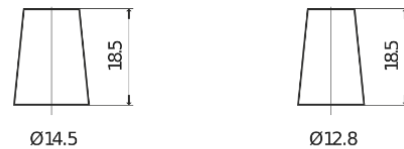

Terminal Type