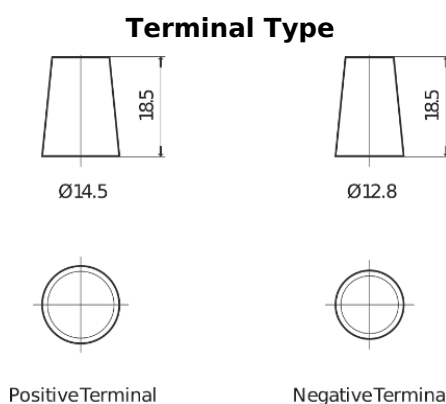

**Product overview**

Batteries for Cars

**Technica TB357**

Part number	TB357
Technology	Flooded
EAN/GTIN	3661024054348
Voltage	12 V
Capacity	35.0 Ah
CCA	240 A
Length	187 mm
Width	127 mm
Height	220 mm
Box size	B19
Polarity	ETN 1
Terminal Type	JIS taper post
Hold Down	B0
Weights (subject of variation)	8.90 kg