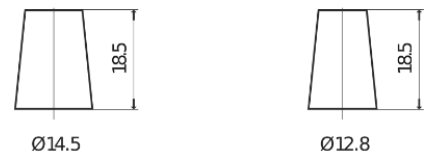

**Product overview**

Batteries for Cars

**Technica TB356A**

Part number	TB356A
Technology	Flooded
EAN/GTIN	3661024054881
Voltage	12 V
Capacity	35.0 Ah
CCA	240 A
Length	187 mm
Width	127 mm
Height	220 mm
Box size	B19
Polarity	ETN 0
Terminal Type	JIS taper post
Hold Down	Korean B1 Long
Weights (subject of variation)	8.90 kg

**Polarity**

**Terminal Type**

Positive Terminal

Negative Terminal

**Hold Down**

Design, features and specifications are subject to change without notice. We disclaim any representation or warranty, express or implied, concerning the data or recommendations, and in no event shall be liable for any loss or damage claimed to have arisen as a result. Some products may not be available in your local market.