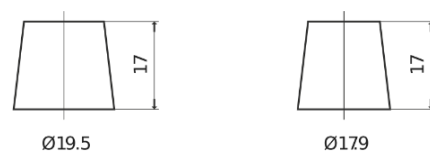

Terminal Type