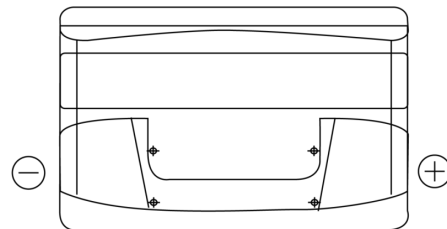

**Product overview**

Batteries for Cars

**Technica TB1000**

Part number	TB1000
Technology	Flooded
EAN/GTIN	3661024054713
Voltage	12 V
Capacity	100.0 Ah
CCA	720 A
Length	315 mm
Width	175 mm
Height	205 mm
Box size	LH4
Polarity	ETN 0
Terminal Type	EN taper post
Hold Down	B13
Weights (subject of variation)	21.90 kg

**Polarity**

**Terminal Type**

Ø19.5

Ø179

Positive Terminal

Negative Terminal

**Hold Down**

5 notches