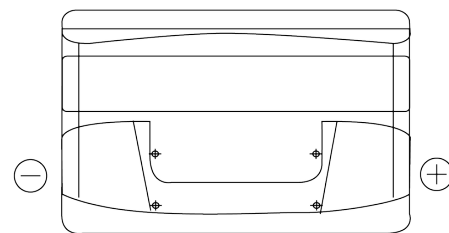

Product overview

Batteries for Cars

Technica TB1000

Part number	TB1000
Technology	Flooded
EAN/GTIN	3661024054713
Voltage	12 V
Capacity	100.0 Ah
CCA	720 A
Length	315 mm
Width	175 mm
Height	205 mm
Box size	LH4
Polarity	ETN 0
Terminal Type	EN taper post
Hold Down	B13
Weights (subject of variation)	21.90 kg

Polarity

Terminal Type

Positive Terminal

Negative Terminal

Hold Down

Design, features and specifications are subject to change without notice. We disclaim any representation or warranty, express or implied, concerning the data or recommendations, and in no event shall be liable for any loss or damage claimed to have arisen as a result. Some products may not be available in your local market.