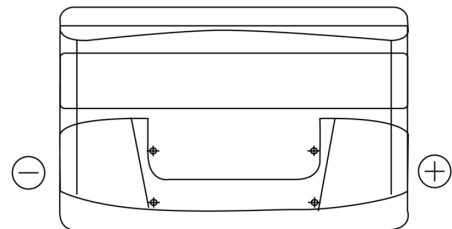

**Product overview**

Batteries for Cars

**Technica TB1000**

Part number	TB1000
Technology	Flooded
EAN/GTIN	3661024054713
Voltage	12 V
Capacity	100.0 Ah
CCA	720 A
Length	315 mm
Width	175 mm
Height	205 mm
Box size	LH4
Polarity	ETN 0
Terminal Type	EN taper post
Hold Down	B13
Weights (subject of variation)	21.90 kg

**Polarity**

**Terminal Type**

Positive Terminal

Negative Terminal

**Hold Down**

Design, features and specifications are subject to change without notice. We disclaim any representation or warranty, express or implied, concerning the data or recommendations, and in no event shall be liable for any loss or damage claimed to have arisen as a result. Some products may not be available in your local market.