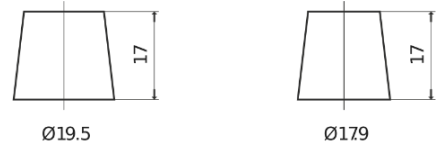

**Product overview**

Batteries for Cars

**Technica TB1000**

Part number	TB1000
Technology	Flooded
EAN/GTIN	3661024054713
Voltage	12 V
Capacity	100.0 Ah
CCA	720 A
Length	315 mm
Width	175 mm
Height	205 mm
Box size	LH4
Polarity	ETN 0
Terminal Type	EN taper post
Hold Down	B13
Weights (subject of variation)	21.90 kg

**Polarity**

**Terminal Type**

Positive Terminal

Negative Terminal

**Hold Down**

Design, features and specifications are subject to change without notice. We disclaim any representation or warranty, express or implied, concerning the data or recommendations, and in no event shall be liable for any loss or damage claimed to have arisen as a result. Some products may not be available in your local market.