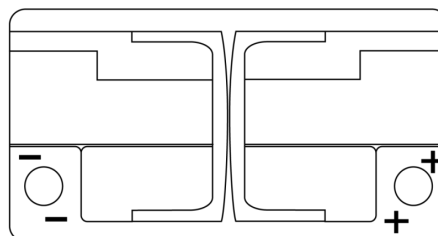

Product overview

Batteries for Cars

High-Tech TA900

Part number	TA900
Technology	Flooded
EAN/GTIN	3661024056472
Voltage	12 V
Capacity	90.0 Ah
CCA	720 A
Length	315 mm
Width	175 mm
Height	190 mm
Box size	L04
Polarity	ETN 0
Terminal Type	EN taper post
Hold Down	B13
Weights (subject of variation)	19.70 kg

Polarity

Terminal Type

Hold Down

Design, features and specifications are subject to change without notice. We disclaim any representation or warranty, express or implied, concerning the data or recommendations, and in no event shall be liable for any loss or damage claimed to have arisen as a result. Some products may not be available in your local market.