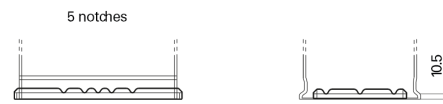

Product overview

Batteries for Cars

High-Tech TA900

Part number	TA900
Technology	Flooded
EAN/GTIN	3661024056472
Voltage	12 V
Capacity	90.0 Ah
CCA	720 A
Length	315 mm
Width	175 mm
Height	190 mm
Box size	L04
Polarity	ETN 0
Terminal Type	EN taper post
Hold Down	B13
Weights (subject of variation)	19.70 kg

Polarity

Terminal Type

Positive Terminal

Negative Terminal

Hold Down

Design, features and specifications are subject to change without notice. We disclaim any representation or warranty, express or implied, concerning the data or recommendations, and in no event shall be liable for any loss or damage claimed to have arisen as a result. Some products may not be available in your local market.