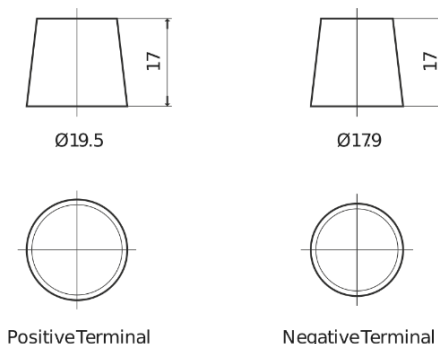

Terminal Type

Hold Down

Design, features and specifications are subject to change without notice. We disclaim any representation or warranty, express or implied, concerning the data or recommendations, and in no event shall be liable for any loss or damage claimed to have arisen as a result. Some products may not be available in your local market.