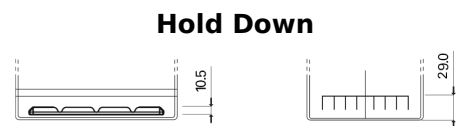

**Product overview**

Batteries for Cars

**High-Tech TA754**

Part number	TA754
Technology	Flooded
EAN/GTIN	3661024054164
Voltage	12 V
Capacity	75.0 Ah
CCA	630 A
Length	270 mm
Width	173 mm
Height	222 mm
Box size	D26
Polarity	ETN 0
Terminal Type	EN taper post
Hold Down	Korean B1+B6
Weights (subject of variation)	17.40 kg