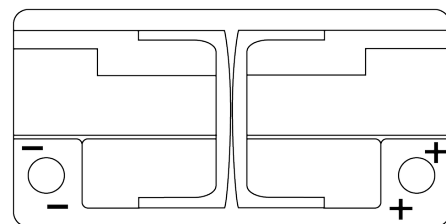

**Product overview**

Batteries for Marine and Leisure

**Dual AGM EP800**

Part number	EP800
Technology	AGM
EAN/GTIN	3661024036535
Voltage	12 V
Capacity	95 Ah
CCA	850 A
Watt hour	800 Wh
Length	353 mm
Width	175 mm
Height	190 mm
Box size	L05
Polarity	ETN 0
Terminal Type	EN taper post
Hold Down	B13
Weights (subject of variation)	26.10 kg

**Polarity**

**Terminal Type**

Positive Terminal

Negative Terminal

**Hold Down**

Design, features and specifications are subject to change without notice. We disclaim any representation or warranty, express or implied, concerning the data or recommendations, and in no event shall be liable for any loss or damage claimed to have arisen as a result. Some products may not be available in your local market.