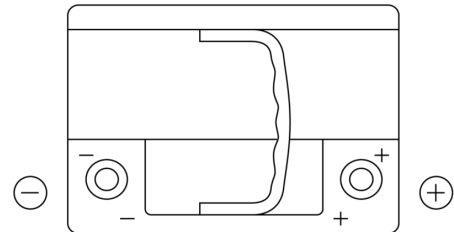

**Product overview**

Batteries for Cars

**High-Tech TA612**

Part number	TA612
Technology	Flooded
EAN/GTIN	3661024054270
Voltage	12 V
Capacity	61.0 Ah
CCA	600 A
Length	242 mm
Width	175 mm
Height	175 mm
Box size	LB2
Polarity	ETN 0
Terminal Type	EN taper post
Hold Down	B13
Weights (subject of variation)	14.00 kg

**Polarity**

**Terminal Type**

Positive Terminal

Negative Terminal

**Hold Down**

Design, features and specifications are subject to change without notice. We disclaim any representation or warranty, express or implied, concerning the data or recommendations, and in no event shall be liable for any loss or damage claimed to have arisen as a result. Some products may not be available in your local market.