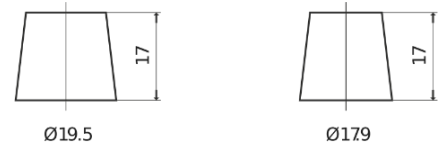

**Product overview**

Batteries for Cars

**High-Tech TA612**

Part number	TA612
Technology	Flooded
EAN/GTIN	3661024054270
Voltage	12 V
Capacity	61.0 Ah
CCA	600 A
Length	242 mm
Width	175 mm
Height	175 mm
Box size	LB2
Polarity	ETN 0
Terminal Type	EN taper post
Hold Down	B13
Weights (subject of variation)	14.00 kg

**Polarity**

**Terminal Type**

Positive Terminal

Negative Terminal

**Hold Down**

Design, features and specifications are subject to change without notice. We disclaim any representation or warranty, express or implied, concerning the data or recommendations, and in no event shall be liable for any loss or damage claimed to have arisen as a result. Some products may not be available in your local market.