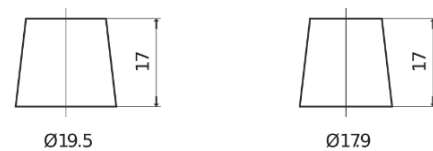

**Product overview**

Batteries for Cars

**High-Tech TA530**

Part number	TA530
Technology	Flooded
EAN/GTIN	3661024054201
Voltage	12 V
Capacity	53.0 Ah
CCA	540 A
Length	207 mm
Width	175 mm
Height	190 mm
Box size	L01
Polarity	ETN 0
Terminal Type	EN taper post
Hold Down	B13
Weights (subject of variation)	12.70 kg

**Polarity**

**Terminal Type**

Positive Terminal

Negative Terminal

**Hold Down**

Design, features and specifications are subject to change without notice. We disclaim any representation or warranty, express or implied, concerning the data or recommendations, and in no event shall be liable for any loss or damage claimed to have arisen as a result. Some products may not be available in your local market.