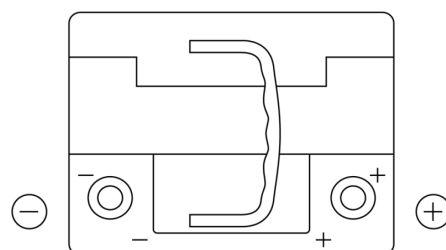

Product overview

Batteries for Cars

High-Tech TA530

Part number	TA530
Technology	Flooded
EAN/GTIN	3661024054201
Voltage	12 V
Capacity	53.0 Ah
CCA	540 A
Length	207 mm
Width	175 mm
Height	190 mm
Box size	L01
Polarity	ETN 0
Terminal Type	EN taper post
Hold Down	B13
Weights (subject of variation)	12.70 kg

Polarity

Terminal Type

Positive Terminal

Negative Terminal

Hold Down

Design, features and specifications are subject to change without notice. We disclaim any representation or warranty, express or implied, concerning the data or recommendations, and in no event shall be liable for any loss or damage claimed to have arisen as a result. Some products may not be available in your local market.