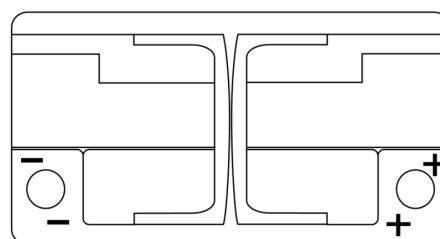

Product overview

Batteries for Cars

High-Tech TA1050

Part number	TA1050
Technology	Flooded
EAN/GTIN	3661024054300
Voltage	12 V
Capacity	105.0 Ah
CCA	850 A
Length	315 mm
Width	175 mm
Height	205 mm
Box size	LH4
Polarity	ETN 0
Terminal Type	EN taper post
Hold Down	B13
Weights (subject of variation)	23.10 kg

Polarity

Terminal Type

Hold Down

Design, features and specifications are subject to change without notice. We disclaim any representation or warranty, express or implied, concerning the data or recommendations, and in no event shall be liable for any loss or damage claimed to have arisen as a result. Some products may not be available in your local market.