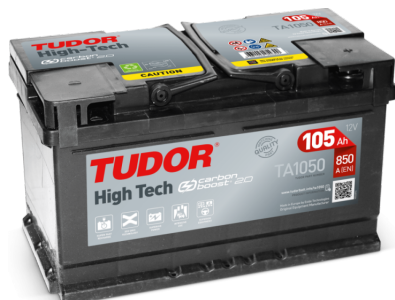

Product overview

Batteries for Cars

High-Tech TA1050

Part number	TA1050
Technology	Flooded
EAN/GTIN	3661024054300
Voltage	12 V
Capacity	105.0 Ah
CCA	850 A
Length	315 mm
Width	175 mm
Height	205 mm
Box size	LH4
Polarity	ETN 0
Terminal Type	EN taper post
Hold Down	B13
Weights (subject of variation)	23.10 kg