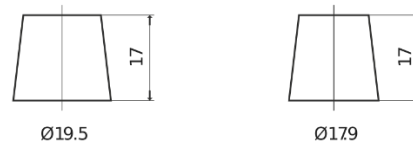

Product overview

Batteries for Trucks, Buses, Construction, Agriculture

PowerPRO Agri&Construction EJ1000

Part number	EJ1000
Technology	Flooded
EAN/GTIN	3661024036986
Voltage	12 V
Capacity	100 Ah
CCA	850 A
Length	353 mm
Width	175 mm
Height	190 mm
Box size	L05
Polarity	ETN 0
Terminal Type	EN taper post
Hold Down	B13
Weights (subject of variation)	21.80 kg

Polarity

Terminal Type

Positive Terminal

Negative Terminal

Hold Down

Design, features and specifications are subject to change without notice. We disclaim any representation or warranty, express or implied, concerning the data or recommendations, and in no event shall be liable for any loss or damage claimed to have arisen as a result. Some products may not be available in your local market.