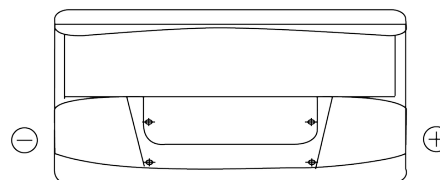

Product overview

Batteries for Trucks, Buses, Construction, Agriculture

PowerPRO Agri&Construction EJ1000

Part number	EJ1000
Technology	Flooded
EAN/GTIN	3661024036986
Voltage	12 V
Capacity	100 Ah
CCA	850 A
Length	353 mm
Width	175 mm
Height	190 mm
Box size	L05
Polarity	ETN 0
Terminal Type	EN taper post
Hold Down	B13
Weights (subject of variation)	21.80 kg

Polarity

Terminal Type

Positive Terminal

Negative Terminal

Hold Down

Design, features and specifications are subject to change without notice. We disclaim any representation or warranty, express or implied, concerning the data or recommendations, and in no event shall be liable for any loss or damage claimed to have arisen as a result. Some products may not be available in your local market.