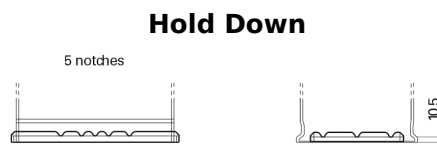

Product overview

Batteries for Cars

Formula FB950

Part number	FB950
Technology	Flooded
EAN/GTIN	3661024044585
Voltage	12 V
Capacity	95 Ah
CCA	800 A
Length	353 mm
Width	175 mm
Height	190 mm
Box size	L05
Polarity	ETN 0
Terminal Type	EN taper post
Hold Down	B13
Weights (subject of variation)	21.60 kg