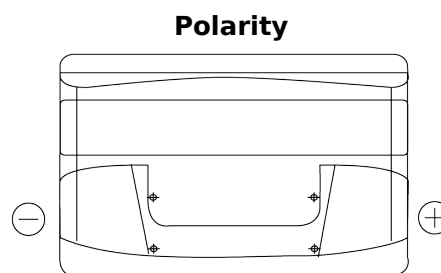

Product overview

Batteries for Cars

Formula FB950

Part number	FB950
Technology	Flooded
EAN/GTIN	3661024044585
Voltage	12 V
Capacity	95 Ah
CCA	800 A
Length	353 mm
Width	175 mm
Height	190 mm
Box size	L05
Polarity	ETN 0
Terminal Type	EN taper post
Hold Down	B13
Weights (subject of variation)	21.60 kg