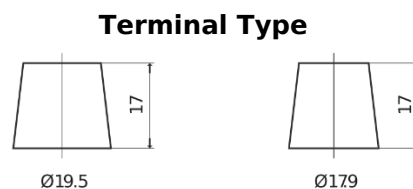

Product overview

Batteries for Cars

Formula FB950

Part number	FB950
Technology	Flooded
EAN/GTIN	3661024044585
Voltage	12 V
Capacity	95 Ah
CCA	800 A
Length	353 mm
Width	175 mm
Height	190 mm
Box size	L05
Polarity	ETN 0
Terminal Type	EN taper post
Hold Down	B13
Weights (subject of variation)	21.60 kg