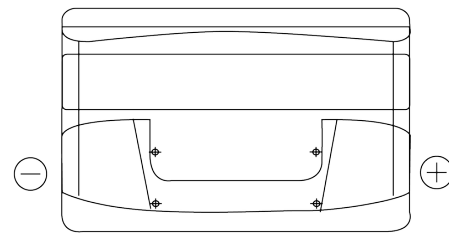

Product overview

Batteries for Cars

Plus CB950

Part number	CB950
Technology	Flooded
EAN/GTIN	3661024014588
Voltage	12 V
Capacity	95 Ah
CCA	800 A
Length	353 mm
Width	175 mm
Height	190 mm
Box size	L05
Polarity	ETN 0
Terminal Type	EN taper post
Hold Down	B13
Weights (subject of variation)	21.60 kg

Polarity

Terminal Type

Positive Terminal

Negative Terminal

Hold Down

Design, features and specifications are subject to change without notice. We disclaim any representation or warranty, express or implied, concerning the data or recommendations, and in no event shall be liable for any loss or damage claimed to have arisen as a result. Some products may not be available in your local market.