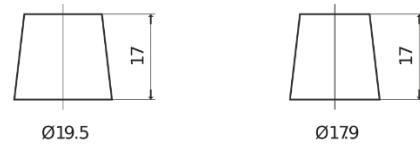

Product overview

Batteries for Cars

Plus CB950

Part number	CB950
Technology	Flooded
EAN/GTIN	3661024014588
Voltage	12 V
Capacity	95 Ah
CCA	800 A
Length	353 mm
Width	175 mm
Height	190 mm
Box size	L05
Polarity	ETN 0
Terminal Type	EN taper post
Hold Down	B13
Weights (subject of variation)	21.60 kg

Polarity

Terminal Type

Positive Terminal

Negative Terminal

Hold Down

Design, features and specifications are subject to change without notice. We disclaim any representation or warranty, express or implied, concerning the data or recommendations, and in no event shall be liable for any loss or damage claimed to have arisen as a result. Some products may not be available in your local market.