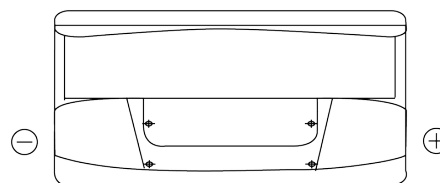

Product overview

Batteries for Cars

Standard TC900

Part number	TC900
Technology	Flooded
EAN/GTIN	3661024054836
Voltage	12 V
Capacity	90 Ah
CCA	720 A
Length	353 mm
Width	175 mm
Height	190 mm
Box size	L05
Polarity	ETN 0
Terminal Type	EN taper post
Hold Down	B13
Weights (subject of variation)	20.50 kg

Polarity

Terminal Type

Positive Terminal

Negative Terminal

Hold Down

Design, features and specifications are subject to change without notice. We disclaim any representation or warranty, express or implied, concerning the data or recommendations, and in no event shall be liable for any loss or damage claimed to have arisen as a result. Some products may not be available in your local market.