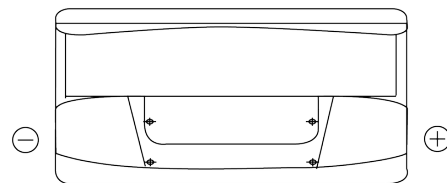

Product overview

Batteries for Cars

Standard TC900

Part number	TC900
Technology	Flooded
EAN/GTIN	3661024054836
Voltage	12 V
Capacity	90 Ah
CCA	720 A
Length	353 mm
Width	175 mm
Height	190 mm
Box size	L05
Polarity	ETN 0
Terminal Type	EN taper post
Hold Down	B13
Weights (subject of variation)	20.50 kg

Polarity

Terminal Type

Positive Terminal

Negative Terminal

Hold Down

Design, features and specifications are subject to change without notice. We disclaim any representation or warranty, express or implied, concerning the data or recommendations, and in no event shall be liable for any loss or damage claimed to have arisen as a result. Some products may not be available in your local market.