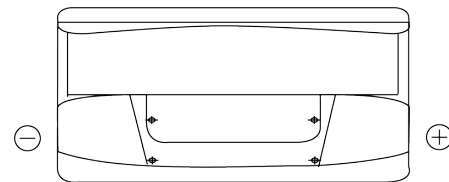

Product overview

Batteries for Marine and Leisure

Start EN800

Part number	EN800
Technology	Flooded
EAN/GTIN	3661024036351
Voltage	12 V
Capacity	90 Ah
CCA	720 A
MCA	800
Length	353 mm
Width	175 mm
Height	190 mm
Box size	L05
Polarity	ETN 0
Terminal Type	EN taper post
Hold Down	B13
Weights (subject of variation)	20.50 kg

Polarity

Terminal Type

Positive Terminal

Negative Terminal

Hold Down

Design, features and specifications are subject to change without notice. We disclaim any representation or warranty, express or implied, concerning the data or recommendations, and in no event shall be liable for any loss or damage claimed to have arisen as a result. Some products may not be available in your local market.