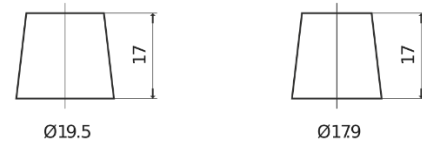

Terminal Type