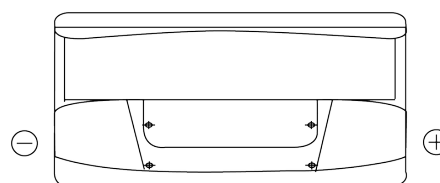

**Product overview**

Batteries for Cars

**Classic EC900**

|                                |               |
|--------------------------------|---------------|
| Part number                    | EC900         |
| Technology                     | Flooded       |
| EAN/GTIN                       | 3661024034838 |
| Voltage                        | 12 V          |
| Capacity                       | 90 Ah         |
| CCA                            | 720 A         |
| Length                         | 353 mm        |
| Width                          | 175 mm        |
| Height                         | 190 mm        |
| Box size                       | L05           |
| Polarity                       | ETN 0         |
| Terminal Type                  | EN taper post |
| Hold Down                      | B13           |
| Weights (subject of variation) | 20.50 kg      |

**Polarity**

**Terminal Type**

Positive Terminal

Negative Terminal

**Hold Down**

Design, features and specifications are subject to change without notice. We disclaim any representation or warranty, express or implied, concerning the data or recommendations, and in no event shall be liable for any loss or damage claimed to have arisen as a result. Some products may not be available in your local market.