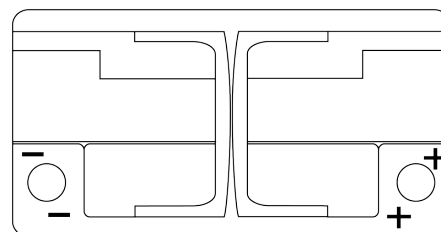

Product overview

Batteries for Cars

EFB EL800

Part number	EL800
Technology	EFB
EAN/GTIN	3661024035705
Voltage	12 V
Capacity	80 Ah
CCA	800 A
Length	315 mm
Width	175 mm
Height	190 mm
Box size	L04
Polarity	ETN 0
Terminal Type	EN taper post
Hold Down	B13
Weights (subject of variation)	22.10 kg

Polarity

Terminal Type

Positive Terminal

Negative Terminal

Hold Down

Design, features and specifications are subject to change without notice. We disclaim any representation or warranty, express or implied, concerning the data or recommendations, and in no event shall be liable for any loss or damage claimed to have arisen as a result. Some products may not be available in your local market.