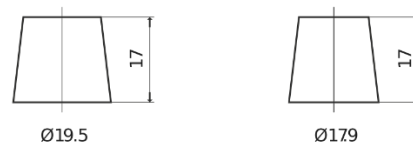

Product overview

Batteries for Cars

EFB EL800

Part number	EL800
Technology	EFB
EAN/GTIN	3661024035705
Voltage	12 V
Capacity	80 Ah
CCA	800 A
Length	315 mm
Width	175 mm
Height	190 mm
Box size	L04
Polarity	ETN 0
Terminal Type	EN taper post
Hold Down	B13
Weights (subject of variation)	22.10 kg

Polarity

Terminal Type

Positive Terminal

Negative Terminal

Hold Down

Design, features and specifications are subject to change without notice. We disclaim any representation or warranty, express or implied, concerning the data or recommendations, and in no event shall be liable for any loss or damage claimed to have arisen as a result. Some products may not be available in your local market.