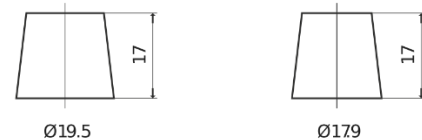

**Product overview**

Batteries for Cars

**Premium EA900**

Part number	EA900
Technology	Flooded
EAN/GTIN	3661024036450
Voltage	12 V
Capacity	90 Ah
CCA	720 A
Length	315 mm
Width	175 mm
Height	190 mm
Box size	L04
Polarity	ETN 0
Terminal Type	EN taper post
Hold Down	B13
Weights (subject of variation)	19.70 kg

**Polarity**

**Terminal Type**

Positive Terminal

Negative Terminal

**Hold Down**

Design, features and specifications are subject to change without notice. We disclaim any representation or warranty, express or implied, concerning the data or recommendations, and in no event shall be liable for any loss or damage claimed to have arisen as a result. Some products may not be available in your local market.