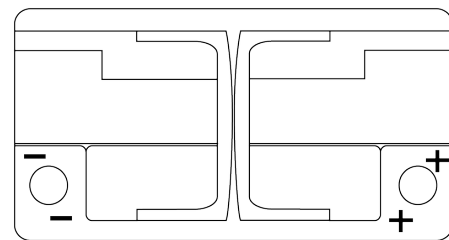

**Product overview**

Batteries for Cars

**Premium EA900**

Part number	EA900
Technology	Flooded
EAN/GTIN	3661024036450
Voltage	12 V
Capacity	90 Ah
CCA	720 A
Length	315 mm
Width	175 mm
Height	190 mm
Box size	L04
Polarity	ETN 0
Terminal Type	EN taper post
Hold Down	B13
Weights (subject of variation)	19.70 kg

**Polarity**

**Terminal Type**

Positive Terminal

Negative Terminal

**Hold Down**

Design, features and specifications are subject to change without notice. We disclaim any representation or warranty, express or implied, concerning the data or recommendations, and in no event shall be liable for any loss or damage claimed to have arisen as a result. Some products may not be available in your local market.