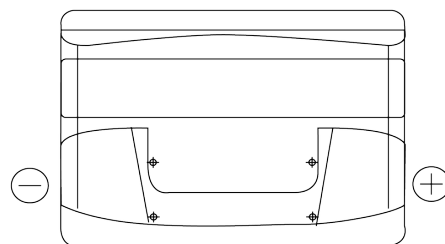

Product overview

Batteries for Cars

Technica TB800

Part number	TB800
Technology	Flooded
EAN/GTIN	3661024056465
Voltage	12 V
Capacity	80 Ah
CCA	640 A
Length	315 mm
Width	175 mm
Height	190 mm
Box size	L04
Polarity	ETN 0
Terminal Type	EN taper post
Hold Down	B13
Weights (subject of variation)	19.00 kg

Polarity

Terminal Type

Positive Terminal

Negative Terminal

Hold Down

Design, features and specifications are subject to change without notice. We disclaim any representation or warranty, express or implied, concerning the data or recommendations, and in no event shall be liable for any loss or damage claimed to have arisen as a result. Some products may not be available in your local market.