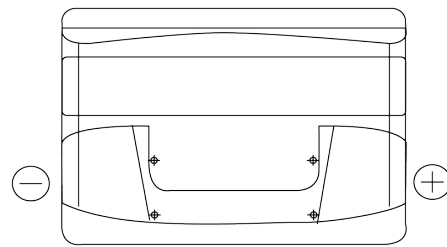

Product overview

Batteries for Cars

Technica TB800

| | |
|--------------------------------|---------------|
| Part number | TB800 |
| Technology | Flooded |
| EAN/GTIN | 3661024056465 |
| Voltage | 12 V |
| Capacity | 80 Ah |
| CCA | 640 A |
| Length | 315 mm |
| Width | 175 mm |
| Height | 190 mm |
| Box size | L04 |
| Polarity | ETN 0 |
| Terminal Type | EN taper post |
| Hold Down | B13 |
| Weights (subject of variation) | 19.00 kg |

Polarity

Terminal Type

Positive Terminal

Negative Terminal

Hold Down

Design, features and specifications are subject to change without notice. We disclaim any representation or warranty, express or implied, concerning the data or recommendations, and in no event shall be liable for any loss or damage claimed to have arisen as a result. Some products may not be available in your local market.