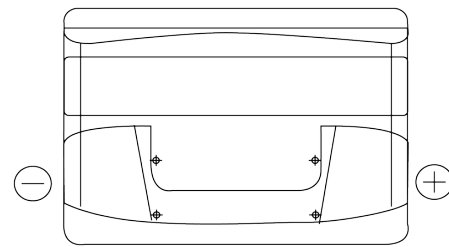

Product overview

Batteries for Cars

Formula FB800

Part number	FB800
Technology	Flooded
EAN/GTIN	3661024046244
Voltage	12 V
Capacity	80 Ah
CCA	640 A
Length	315 mm
Width	175 mm
Height	190 mm
Box size	L04
Polarity	ETN 0
Terminal Type	EN taper post
Hold Down	B13
Weights (subject of variation)	19.00 kg

Polarity

Terminal Type

Positive Terminal

Negative Terminal

Hold Down

Design, features and specifications are subject to change without notice. We disclaim any representation or warranty, express or implied, concerning the data or recommendations, and in no event shall be liable for any loss or damage claimed to have arisen as a result. Some products may not be available in your local market.