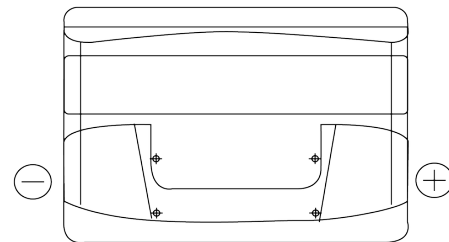

Product overview

Batteries for Cars

Formula FB800

Part number	FB800
Technology	Flooded
EAN/GTIN	3661024046244
Voltage	12 V
Capacity	80 Ah
CCA	640 A
Length	315 mm
Width	175 mm
Height	190 mm
Box size	L04
Polarity	ETN 0
Terminal Type	EN taper post
Hold Down	B13
Weights (subject of variation)	19.00 kg

Polarity

Terminal Type

Positive Terminal

Negative Terminal

Hold Down

Design, features and specifications are subject to change without notice. We disclaim any representation or warranty, express or implied, concerning the data or recommendations, and in no event shall be liable for any loss or damage claimed to have arisen as a result. Some products may not be available in your local market.