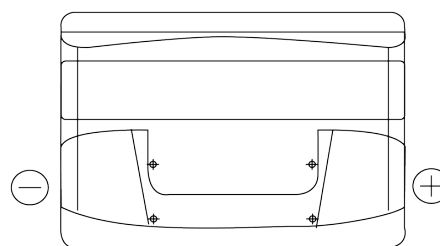

**Product overview**

Batteries for Cars

**Plus CB800**

Part number	CB800
Technology	Flooded
EAN/GTIN	3661024016421
Voltage	12 V
Capacity	80 Ah
CCA	640 A
Length	315 mm
Width	175 mm
Height	190 mm
Box size	L04
Polarity	ETN 0
Terminal Type	EN taper post
Hold Down	B13
Weights (subject of variation)	19.00 kg

**Polarity**

**Terminal Type**

Positive Terminal

Negative Terminal

**Hold Down**

Design, features and specifications are subject to change without notice. We disclaim any representation or warranty, express or implied, concerning the data or recommendations, and in no event shall be liable for any loss or damage claimed to have arisen as a result. Some products may not be available in your local market.