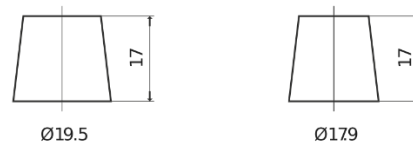

**Product overview**

Batteries for Cars

**Plus CB800**

Part number	CB800
Technology	Flooded
EAN/GTIN	3661024016421
Voltage	12 V
Capacity	80 Ah
CCA	640 A
Length	315 mm
Width	175 mm
Height	190 mm
Box size	L04
Polarity	ETN 0
Terminal Type	EN taper post
Hold Down	B13
Weights (subject of variation)	19.00 kg

**Polarity**

**Terminal Type**

Positive Terminal

Negative Terminal

**Hold Down**

Design, features and specifications are subject to change without notice. We disclaim any representation or warranty, express or implied, concerning the data or recommendations, and in no event shall be liable for any loss or damage claimed to have arisen as a result. Some products may not be available in your local market.