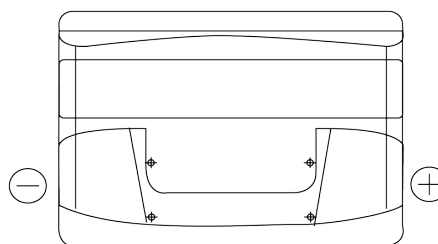

**Product overview**

Batteries for Cars

**Plus CB800**

Part number	CB800
Technology	Flooded
EAN/GTIN	3661024016421
Voltage	12 V
Capacity	80 Ah
CCA	640 A
Length	315 mm
Width	175 mm
Height	190 mm
Box size	L04
Polarity	ETN 0
Terminal Type	EN taper post
Hold Down	B13
Weights (subject of variation)	19.00 kg

**Polarity**

**Terminal Type**

Positive Terminal

Negative Terminal

**Hold Down**

Design, features and specifications are subject to change without notice. We disclaim any representation or warranty, express or implied, concerning the data or recommendations, and in no event shall be liable for any loss or damage claimed to have arisen as a result. Some products may not be available in your local market.