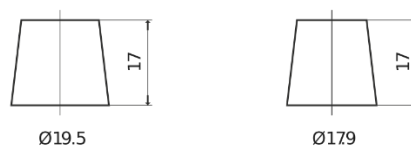

**Product overview**

Batteries for Cars

**Plus CB800**

Part number	CB800
Technology	Flooded
EAN/GTIN	3661024016421
Voltage	12 V
Capacity	80 Ah
CCA	640 A
Length	315 mm
Width	175 mm
Height	190 mm
Box size	L04
Polarity	ETN 0
Terminal Type	EN taper post
Hold Down	B13
Weights (subject of variation)	19.00 kg

**Polarity**

**Terminal Type**

Positive Terminal

Negative Terminal

**Hold Down**

Design, features and specifications are subject to change without notice. We disclaim any representation or warranty, express or implied, concerning the data or recommendations, and in no event shall be liable for any loss or damage claimed to have arisen as a result. Some products may not be available in your local market.