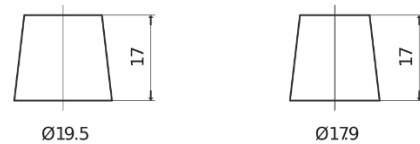

**Product overview**

Batteries for Cars

**EFB EL700**

Part number	EL700
Technology	EFB
EAN/GTIN	3661024035699
Voltage	12 V
Capacity	70 Ah
CCA	760 A
Length	278 mm
Width	175 mm
Height	190 mm
Box size	L03
Polarity	ETN 0
Terminal Type	EN taper post
Hold Down	B13
Weights (subject of variation)	19.30 kg

**Polarity**

**Terminal Type**

Positive Terminal

Negative Terminal

**Hold Down**

Design, features and specifications are subject to change without notice. We disclaim any representation or warranty, express or implied, concerning the data or recommendations, and in no event shall be liable for any loss or damage claimed to have arisen as a result. Some products may not be available in your local market.