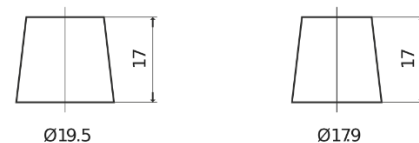

**Product overview**

Batteries for Cars

**EFB EL700**

Part number	EL700
Technology	EFB
EAN/GTIN	3661024035699
Voltage	12 V
Capacity	70 Ah
CCA	760 A
Length	278 mm
Width	175 mm
Height	190 mm
Box size	L03
Polarity	ETN 0
Terminal Type	EN taper post
Hold Down	B13
Weights (subject of variation)	19.30 kg

**Polarity**

**Terminal Type**

Positive Terminal

Negative Terminal

**Hold Down**

Design, features and specifications are subject to change without notice. We disclaim any representation or warranty, express or implied, concerning the data or recommendations, and in no event shall be liable for any loss or damage claimed to have arisen as a result. Some products may not be available in your local market.