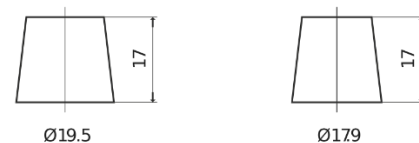

**Product overview**

Batteries for Cars

**AGM EK720**

|                                |               |
|--------------------------------|---------------|
| Part number                    | EK720         |
| Technology                     | AGM           |
| EAN/GTIN                       | 3661024037907 |
| Voltage                        | 12 V          |
| Capacity                       | 72 Ah         |
| CCA                            | 760 A         |
| Length                         | 278 mm        |
| Width                          | 175 mm        |
| Height                         | 190 mm        |
| Box size                       | L03           |
| Polarity                       | ETN 0         |
| Terminal Type                  | EN taper post |
| Hold Down                      | B13           |
| Weights (subject of variation) | 20.60 kg      |

**Polarity**

**Terminal Type**

Positive Terminal

Negative Terminal

**Hold Down**

Design, features and specifications are subject to change without notice. We disclaim any representation or warranty, express or implied, concerning the data or recommendations, and in no event shall be liable for any loss or damage claimed to have arisen as a result. Some products may not be available in your local market.