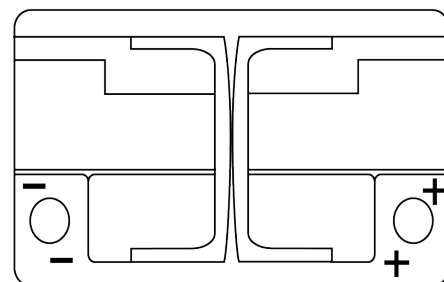

**Product overview**

Batteries for Cars

**AGM EK720**

|                                |               |
|--------------------------------|---------------|
| Part number                    | EK720         |
| Technology                     | AGM           |
| EAN/GTIN                       | 3661024037907 |
| Voltage                        | 12 V          |
| Capacity                       | 72 Ah         |
| CCA                            | 760 A         |
| Length                         | 278 mm        |
| Width                          | 175 mm        |
| Height                         | 190 mm        |
| Box size                       | L03           |
| Polarity                       | ETN 0         |
| Terminal Type                  | EN taper post |
| Hold Down                      | B13           |
| Weights (subject of variation) | 20.60 kg      |

**Polarity**

**Terminal Type**

Positive Terminal

Negative Terminal

**Hold Down**

Design, features and specifications are subject to change without notice. We disclaim any representation or warranty, express or implied, concerning the data or recommendations, and in no event shall be liable for any loss or damage claimed to have arisen as a result. Some products may not be available in your local market.