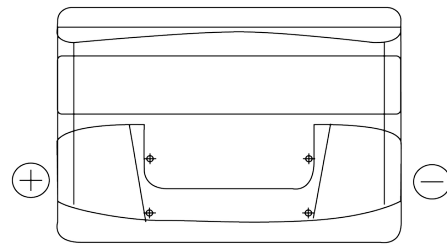

Product overview

Batteries for Cars

Formula FB741

Part number	FB741
Technology	Flooded
EAN/GTIN	3661024044561
Voltage	12 V
Capacity	74 Ah
CCA	680 A
Length	278 mm
Width	175 mm
Height	190 mm
Box size	L03
Polarity	ETN 1
Terminal Type	EN taper post
Hold Down	B13
Weights (subject of variation)	16.60 kg

Polarity

Terminal Type

Positive Terminal

Negative Terminal

Hold Down

Design, features and specifications are subject to change without notice. We disclaim any representation or warranty, express or implied, concerning the data or recommendations, and in no event shall be liable for any loss or damage claimed to have arisen as a result. Some products may not be available in your local market.