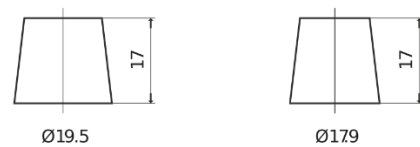

**Product overview**

Batteries for Cars

**Plus CB741**

Part number	CB741
Technology	Flooded
EAN/GTIN	3661024014564
Voltage	12 V
Capacity	74 Ah
CCA	680 A
Length	278 mm
Width	175 mm
Height	190 mm
Box size	L03
Polarity	ETN 1
Terminal Type	EN taper post
Hold Down	B13
Weights (subject of variation)	16.60 kg

**Polarity**

**Terminal Type**

Positive Terminal

Negative Terminal

**Hold Down**

Design, features and specifications are subject to change without notice. We disclaim any representation or warranty, express or implied, concerning the data or recommendations, and in no event shall be liable for any loss or damage claimed to have arisen as a result. Some products may not be available in your local market.