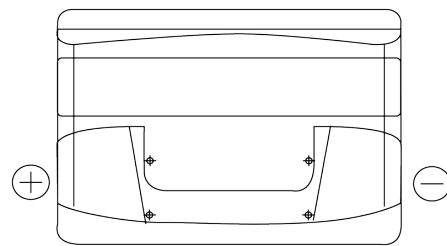

**Product overview**

Batteries for Cars

**Plus CB741**

Part number	CB741
Technology	Flooded
EAN/GTIN	3661024014564
Voltage	12 V
Capacity	74 Ah
CCA	680 A
Length	278 mm
Width	175 mm
Height	190 mm
Box size	L03
Polarity	ETN 1
Terminal Type	EN taper post
Hold Down	B13
Weights (subject of variation)	16.60 kg

**Polarity**

**Terminal Type**

Positive Terminal

Negative Terminal

**Hold Down**

Design, features and specifications are subject to change without notice. We disclaim any representation or warranty, express or implied, concerning the data or recommendations, and in no event shall be liable for any loss or damage claimed to have arisen as a result. Some products may not be available in your local market.