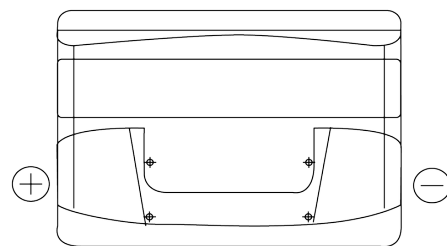

Product overview

Batteries for Cars

Plus CB741

Part number	CB741
Technology	Flooded
EAN/GTIN	3661024014564
Voltage	12 V
Capacity	74 Ah
CCA	680 A
Length	278 mm
Width	175 mm
Height	190 mm
Box size	L03
Polarity	ETN 1
Terminal Type	EN taper post
Hold Down	B13
Weights (subject of variation)	16.60 kg

Polarity

Terminal Type

Positive Terminal

Negative Terminal

Hold Down

Design, features and specifications are subject to change without notice. We disclaim any representation or warranty, express or implied, concerning the data or recommendations, and in no event shall be liable for any loss or damage claimed to have arisen as a result. Some products may not be available in your local market.