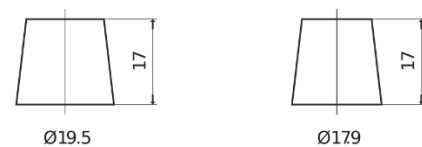

Terminal Type